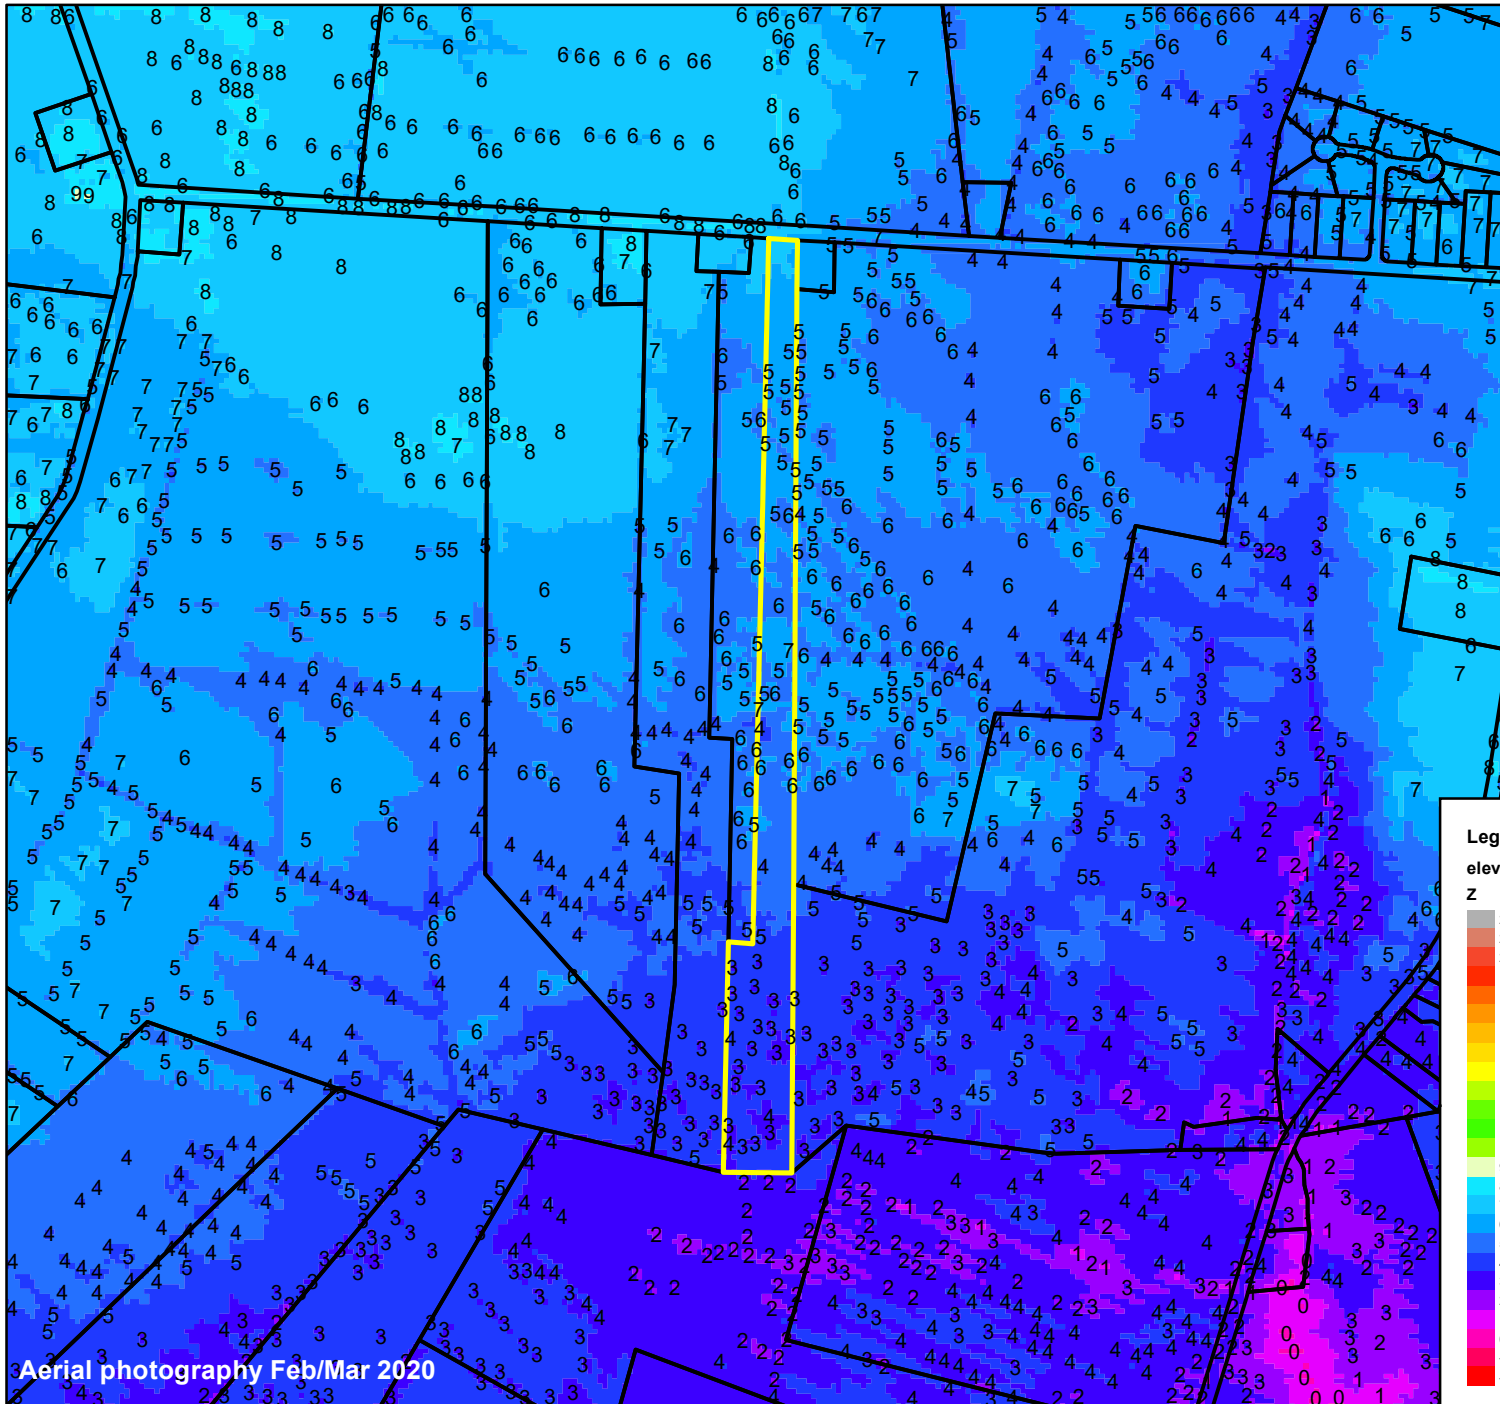

# Pasquotank County, NC

Parcel ID: 8839 559712

Map: P66-7A

LOT: 0

01188 RAMSEY RD  
SWANSON, BRETT ALEXANDER  
LEE, CAROLINE GRACE  
1188 RAMSEY RD  
ELIZABETH CITY NC 27909

Deed Book: 1428

Deed Page: 319

Date: 20211018

MB46/7

Land Value: 98100

Ag Value: 0

Bldg Value: 133500

Total Value: 231600

Taxed Acres: 14.5

Aerial photography Feb/Mar 2020

**NOT A SURVEY**

This map was created from historic maps, recorded deeds and surveys.  
It CAN NOT be used to convey land, settle land disputes or build fences.

PASQUOTANK COUNTY NC

Date: 3/6/2023

Property Ownership/  
Lines as of January 1, 2023